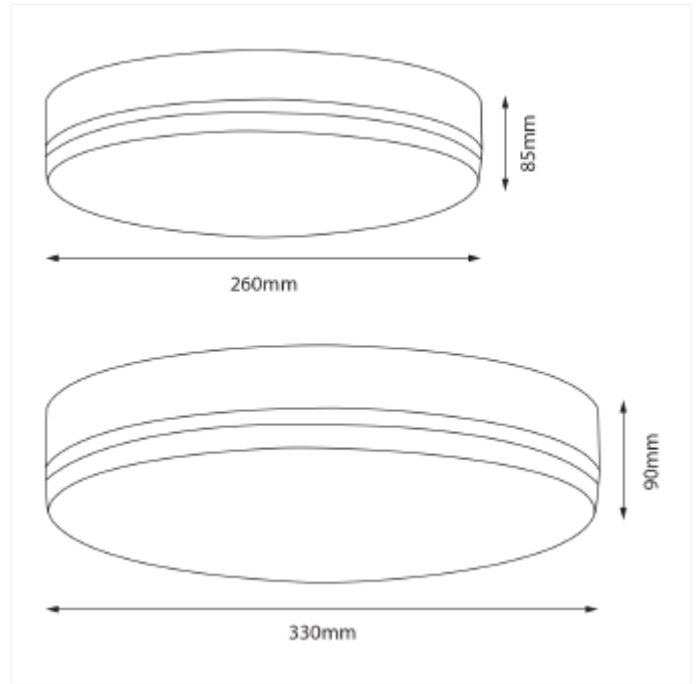

# Caph

Caph is as surface mounted ceiling light with opal diffuser. 12W and 24W versions are available with and without sensor. Comes with a switch option between 3000K(default), 4000K and 5700K. QuickConnect for easy installation. All data is based on 4000K.

## VERSIONS

Art.No	Effect [W]	Cold Lumen [lm]	Lumen Output [lm]	CCT [K]	Beam Angle [°]	Lens Difuser	CRI [>]	Color	Light Control	Connection
9030-120-3	12	1300	1250	3/4/5700	120°	Opal	80	White	None	QuickConnect
9035-120-3	24	2700	2665	3/4/5700	120°	Opal	80	White	None	QuickConnect
9035-S-120-3	24	2700	2665	3/4/5700	120°	Opal	80	White	Sensor (MW)	QuickConnect
9030-S-120-3	12	1300	1250	3/4/5700	120°	Opal	80	White	Sensor (MW)	QuickConnect