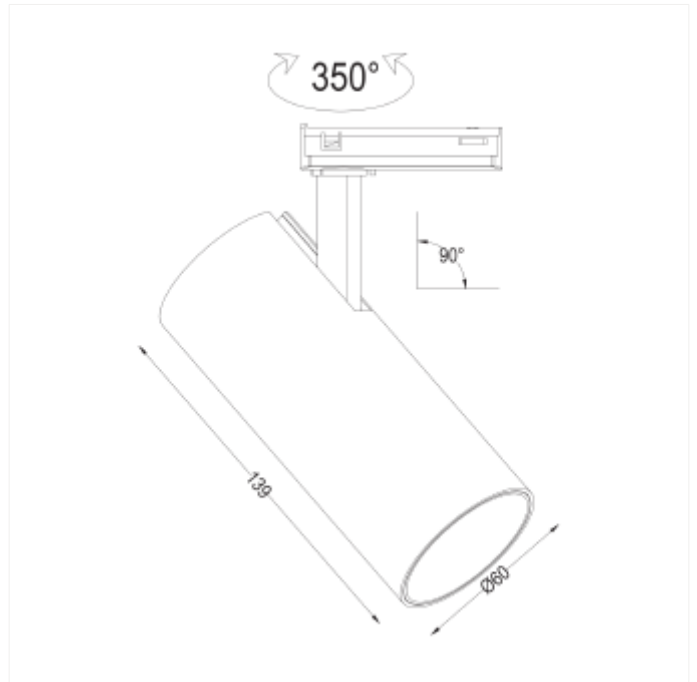

# Cylinder 60

Cylinder 60 is an elegant and modern spotlight, designed to deliver high light output and exceptional color rendering in various environments. With a diameter of 60mm and length of 130mm, this spotlight is both discreet and efficient. Available with beam angles of 15°, 25°, or 36° and color temperatures of 2700K, 3000K, or Dim 2 Warm (3000-1800K). CRI90 ensures excellent color rendering. Equipped with phase-cut dimming. Made of powder-coated aluminum, Cylinder 60 is ideal for use in bedrooms, cafes, cabins, hotels, kitchens, and homes. The built-in driver in the sleek fixture housing provides a clean and modern appearance, while the spotlight can be tilted up to 90° and rotated 350° around its own axis for optimal adjustability. This makes Cylinder 60 perfect for both private and commercial environments.