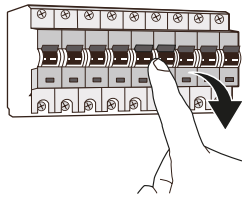

	L	W	H	LF
102452-02	1538	80	76	1100
102452-E-02	1538	80	76	1100
102452-02-ddd	1538	80	76	1100

⚠ WARNING

- 1 Installation should be done by registered electricians.
- 2 Never touch the working luminaire
- 3 In any case of malfunction, switch off the power supply immediately, and do not try to repair it yourself.
- 4 Repairment should only be done by registered electricians or official service agent.

1. Drill a $\varnothing 8\text{mm}$ hole

3. Fix the luminaire with the brackets

2. According to the Fixing hole centre, instal expansion bolts and screws, instal the bracket.

4. Finish installation

1

OFF

2

3

4

5

6

7

8

9

⚠ WARNING

Switch off the power supply before installation