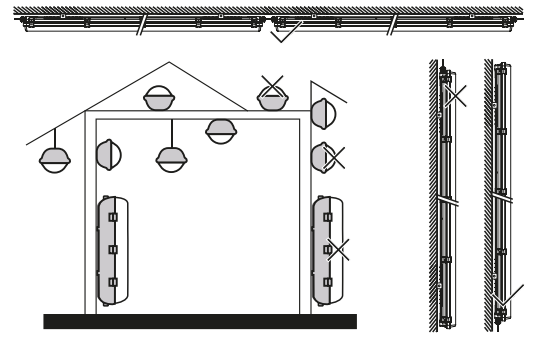

L	W	H	LF
102452-02	1538	80	76	1100
102452-E-02	1538	80	76	1100
102452-02-ddd	1538	80	76	1100