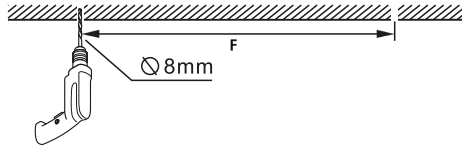

ART. NO.

102452-NW-02
102452-02
102452-02-ddd
102452-E-02
102450-02

NORLUX®*Lighting Solutions*

Stream Y

INSTALLATION MANUAL

**⚠ Safety Notes:**

- The product must be installed, maintained, and operated as instructions below.
- Before starting installation of this product, make sure power supply is disconnected.
- Only to be installed by authorized electrician.
- Do not use abrasives or solvents when cleaning.
- Do not install the product if it appears damaged in any way. Check with manufacturer if in doubt.
- Do not modify this fitting in any matter as this will void warranty.
- Check protection class, if class I, it must be earthed.
- Disconnect power supply before maintenance or cleaning.

⚠ Sikkerhetsinformasjon:

- Følg installasjonsmanual for korrekt montering.
- Koble alltid fra strømmen før montering eller vedlikehold.
- Kan kun monteres av autorisert elektriker.
- Monter ikke produktet hvis det er synlig skade. Kontakt forhandler eller produsent.
- Bruk ikke løsemidler ved rengjøring
- Produktet skal ikke under noen omstendigheter endres eller modifiseres.
- Sjekk produktets isolasjonsklasse. Ved isolasjonsklasse I skal produktet jordes.

	L	W	H	LF
102452-02	1538	80	76	1100
102452-E-02	1538	80	76	1100
102452-02-ddd	1538	80	76	1100

⚠ WARNING

- 1 Installation should be done by registered electricians.
- 2 Never touch the working luminaire
- 3 In any case of malfunction, switch off the power supply immediately, and do not try to repair it yourself.
- 4 Repairment should only be done by registered electricians or official service agent.