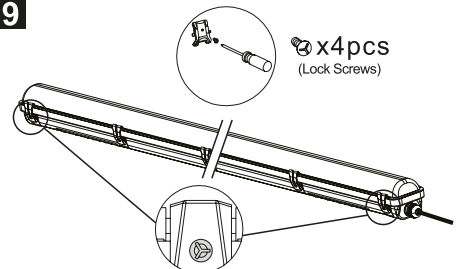

1. Drill a $\varnothing 8\text{mm}$ hole

3. Fix the luminaire with the brackets

2. According to the Fixing hole centre, instal expansion bolts and screws, instal the bracket.

4. Finish installation

1

OFF

2

3

4

5

6

7

8

9

⚠ WARNING

Switch off the power supply before installation