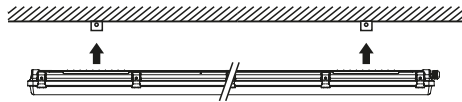

	L	W	H	LF
102452-02	1538	80	76	1100
102452-E-02	1538	80	76	1100
102452-02-ddd	1538	80	76	1100

⚠ WARNING

- 1 Installation should be done by registered electricians.
- 2 Never touch the working luminaire
- 3 In any case of malfunction, switch off the power supply immediately, and do not try to repair it yourself.
- 4 Repairment should only be done by registered electricians or official service agent.

1. Drill a $\varnothing 8\text{mm}$ hole

3. Fix the luminaire with the brackets

2. According to the Fixing hole centre, instal expansion bolts and screws, instal the bracket.

4. Finish installation

1

OFF

2

3