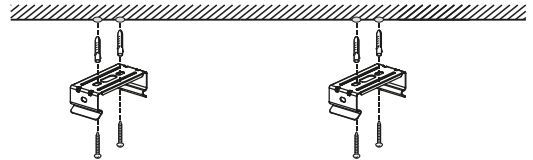

ART. NO.

102452-NW-02
102452-02
102452-02-ddd
102452-E-02
102450-02

NORLUX®*Lighting Solutions*

Stream Y

INSTALLATION MANUAL

**⚠ Safety Notes:**

- The product must be installed, maintained, and operated as instructions below.
- Before starting installation of this product, make sure power supply is disconnected.
- Only to be installed by authorized electrician.
- Do not use abrasives or solvents when cleaning.
- Do not install the product if it appears damaged in any way. Check with manufacturer if in doubt.
- Do not modify this fitting in any matter as this will void warranty.
- Check protection class, if class I, it must be earthed.
- Disconnect power supply before maintenance or cleaning.

	L	W	H	LF
102452-02	1538	80	76	1100
102452-E-02	1538	80	76	1100
102452-02-ddd	1538	80	76	1100

⚠ WARNING

- 1 Installation should be done by registered electricians.
- 2 Never touch the working luminaire
- 3 In any case of malfunction, switch off the power supply immediately, and do not try to repair it yourself.
- 4 Repairment should only be done by registered electricians or official service agent.

1. Drill a $\varnothing 8\text{mm}$ hole

3. Fix the luminaire with the brackets

2. According to the Fixing hole centre, instal expansion bolts and screws, instal the bracket.

4. Finish installation

1

OFF

2

3