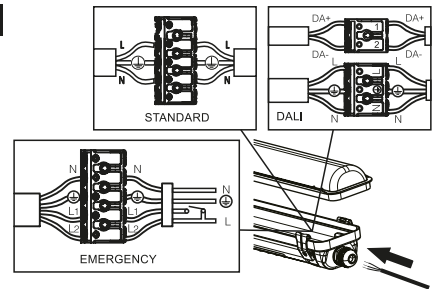

ART. NO.

102452-NW-02
102452-02
102452-02-ddd
102452-E-02
102450-02

NORLUX®*Lighting Solutions*

Stream Y

INSTALLATION MANUAL

**⚠ Safety Notes:**

- The product must be installed, maintained, and operated as instructions below.
- Before starting installation of this product, make sure power supply is disconnected.
- Only to be installed by authorized electrician.
- Do not use abrasives or solvents when cleaning.
- Do not install the product if it appears damaged in any way. Check with manufacturer if in doubt.
- Do not modify this fitting in any matter as this will void warranty.
- Check protection class, if class I, it must be earthed.
- Disconnect power supply before maintenance or cleaning.

	L	W	H	LF
102452-02	1538	80	76	1100
102452-E-02	1538	80	76	1100
102452-02-ddd	1538	80	76	1100

⚠ WARNING

- 1 Installation should be done by registered electricians.
- 2 Never touch the working luminaire
- 3 In any case of malfunction, switch off the power supply immediately, and do not try to repair it yourself.
- 4 Repairment should only be done by registered electricians or official service agent.

1. Drill a $\varnothing 8\text{mm}$ hole

3. Fix the luminaire with the brackets

2. According to the Fixing hole centre, instal expansion bolts and screws, instal the bracket.

4. Finish installation

1

OFF

2

3

4

5

6

7

8

9

⚠ WARNING

Switch off the power supply before installation