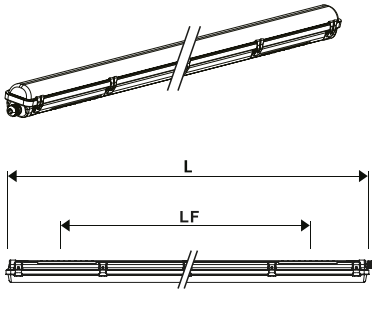

L	W	H	LF
102452-02	1538	80	76	1100
102452-E-02	1538	80	76	1100
102452-02-ddd	1538	80	76	1100

⚠ WARNING

1. 1 Installation should be done by registered electricians.
2. 2 Never touch the working luminaire
3. 3 In any case of malfunction, switch off the power supply immediately, and do not try to repair it yourself.
4. 4 Repairment should only be done by registered electricians or official service agent.

1. Drill a $\varnothing 8\text{mm}$ hole

3. Fix the luminaire with the brackets

2. According to the Fixing hole centre, instal expansion bolts and screws, instal the bracket.

4. Finish installation

1

OFF

2

3

4

5

6

7

8

9

⚠ WARNING

Switch off the power supply before installation

ON