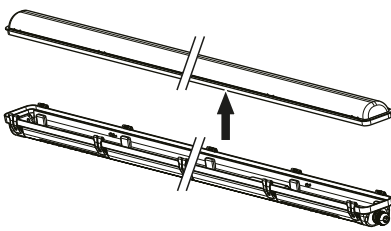

L	W	H	LF
102452-02	1538	80	76	1100
102452-E-02	1538	80	76	1100
102452-02-ddd	1538	80	76	1100

⚠ WARNING

1. 1 Installation should be done by registered electricians.
2. 2 Never touch the working luminaire
3. 3 In any case of malfunction, switch off the power supply immediately, and do not try to repair it yourself.
4. 4 Repairment should only be done by registered electricians or official service agent.

1. Drill a $\varnothing 8\text{mm}$ hole

3. Fix the luminaire with the brackets

2. According to the Fixing hole centre, instal expansion bolts and screws, instal the bracket.

4. Finish installation

1

OFF

2

3

4

5

6

7

8

9

⚠ WARNING

Switch off the power supply before installation

ON