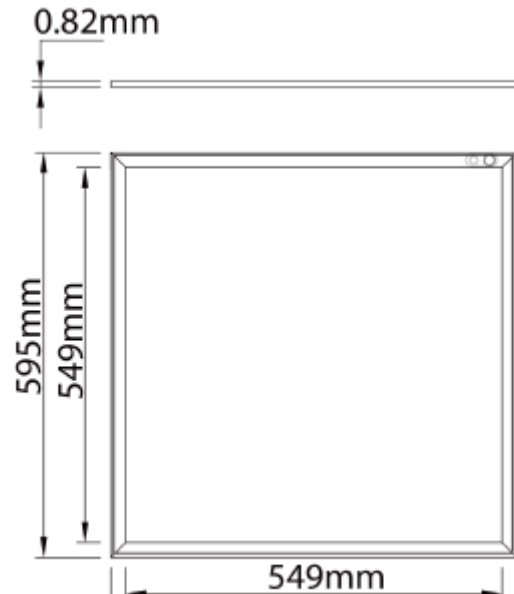

FDV SPEC SHEET

Panel NWC 595x595 5100lm 930 36W Prism WH PIR+Daylight 18i3

Art. no: 0385-NW-02-3

Lighting Solutions

Panel NWC 595x595 5100lm 930 36W Prism WH PIR+Da

Art. no: 0385-NW-02-3

LIGHT TECHNICAL

Lightsource Type:	LED (built in)
Lumen Output:	4800
Lumen LED (tc=25):	5100
Beam Angle:	120
CCT (Color Temperature):	3000
CRI / Ra:	90
Color Code:	930
MacAdam (SDCM):	3
Lens (Diffuser):	Micropris.
UGR (<=):	19

MOUNTING / CONNECTION

Connection:	Cable
Cut-out [mm]:	595*595
Mounting:	Recessed, Ceiling

FDV SPEC SHEET

Panel NWC 595x595 5100lm 930 36W Prism WH PIR+Daylight 18i3

Art. no: 0385-NW-02-3

Lighting Solutions

PRODUCT

Ingress Protection:	IP40
Impact Protection:	IK06
Operating Temperature [°C]:	-20 - 40
Lifetime [h]:	L80B10: 100 000
Color:	White
RAL:	RAL9003
Length [mm]:	595
Height [mm]:	595
Width [mm]:	8