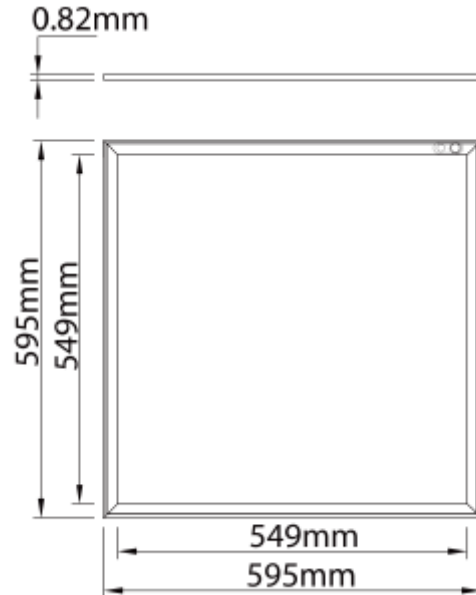

PRODUCT SHEET

Panel NWC 595x595 5100lm 930 36W Prism WH PIR+Daylight 18i3
Art. no: 0385-NW-02-3

Lighting Solutions

Panel NWC 595x595 5100lm 930 36W Prism WH PIR+Da

SPECIFICATIONS	
Lightsource Type:	LED (built in)
System Power [W]:	40WW
Preset Power [W]:	40WW
CCT (Color Temperature):	3000K
CRI / Ra:	90
Lumen Output:	4800lm
Lumen LED (tc=25):	5100lm
Beam Angle:	120
Lens (Diffuser):	Micropris.
Dimming:	PWM, 1-10V
Flickerfree:	Yes
System Voltage [V]:	230V 50Hz
Connection:	Cable
Mounting:	Recessed, Ceiling
Cut-out [mm]:	595*595mm
Lifetime [h]:	L80B10: 100 000h
Lumen/W:	120lm/W
UGR (<=):	19
MacAdam (SDCM):	3
Color:	White
Length [mm]:	595mm
Height [mm]:	595mm
Width [mm]:	8mm

LED Panel is a luminaire for indoor use. With Norlux Wireless Connect integrated into the luminaire, you have modern lighting control technology without the need for additional cabling. It is designed for installation in system ceilings, suspended by a wire system, or with a mounting frame so the panel can be mounted on ceiling surfaces.