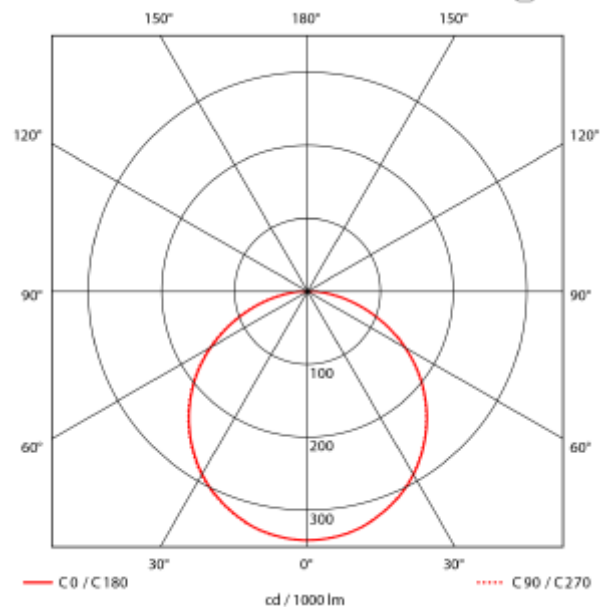

## PRODUCT SHEET

Celestial Plafond

Art. no: 101575-E-S-120-3

Lighting Solutions

# Celestial Plafond

Surface mounted ceiling light with emergencylight, microwave sensor and CCT switch (2700K-3000K). 3h emergencylight and selftest. Factory setting Detection Area: 100% holdt Time: 5S Daylight Sensor: Disable Standby dim level: 0% Stand.by period: - See installation manual for alternative sensor settings.

### SPECIFICATIONS

Lightsource Type:	LED (built in)
System Power [W]:	25W
CCT (Color Temperature):	2700-3000K
CRI / Ra:	80
Lumen Output:	2750lm
Lumen LED (tc=25):	2900lm
Beam Angle:	120°
Lens (Diffuser):	Opal
Dimming:	Sensor (MW)
Flickerfree:	Yes
System Voltage [V]:	230V 50Hz
Connection:	QuickConnect
Mounting:	Wall, Ceiling
Lifetime [h]:	L80B10: 100 000h
Lumen/W:	110lm/W
MacAdam (SDCM):	3
Color:	White
Height [mm]:	60mm
Diameter [mm]:	350mm
Weight [kg]:	1,25kg
Emergency light [h]:	3 hours
Emergency light testing:	Selftest
Emergency lumen out [lm]:	300lm