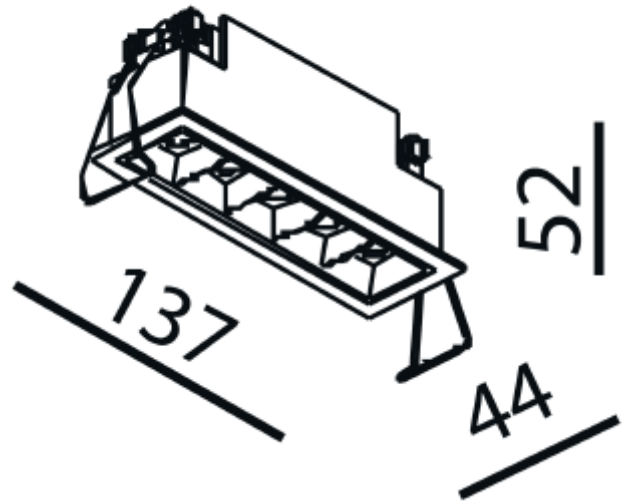

FDV SPEC SHEET

Cold 5

Art. no: 1107-30-2

Lighting Solutions

 130x36mm

Cold 5

Art. no: 1107-30-2

LIGHT TECHNICAL

Lightsource Type:	LED (built in)
Lumen Output:	902
Lumen LED (tc=25):	1150
Beam Angle:	30°
CCT (Color Temperature):	3000
CRI / Ra:	90
Color Code:	930
MacAdam (SDCM):	2
Lens (Diffuser):	None

MOUNTING / CONNECTION

Connection:	Depending on driver
Cut-out [mm]:	130x36
Mounting:	Recessed, Ceiling

ELECTRICAL DATA

UGR (<=):	13
Dimming:	Depending on Driver
Flickerfree:	Yes
System Power [W]:	10
System Voltage [V]:	230V 50Hz
Protection Class:	3
Socket / Cap-Base:	N/A
Current Output [mA]:	700
Voltage Forward Max [V]:	15

FDV SPEC SHEET

Cold 5

Art. no: 1107-30-2

Lighting Solutions

PRODUCT

To be recessed in insulation:	No
Ingress Protection:	IP20
Lifetime [h]:	L80B10: 100 000
Color:	Black
Length [mm]:	137
Height [mm]:	52
Width [mm]:	44
Weight [kg]:	0,32
Housing Material :	Aluminium
Material 2:	Mechanical installed part(Steel