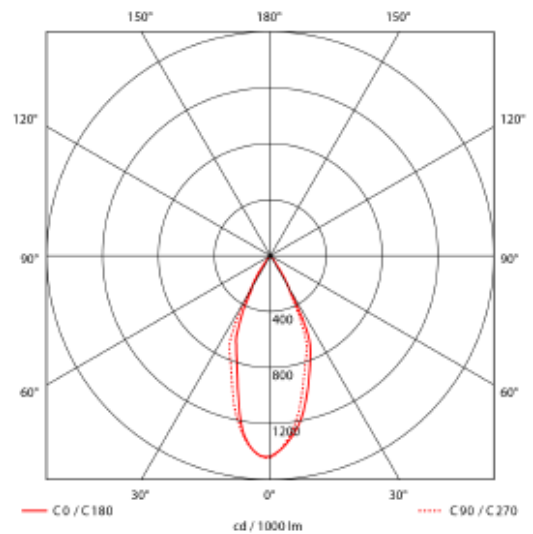

PRODUCT SHEET

Cold 5

Art. no: 1117-30-2

Lighting Solutions

Cold 5

130x36mm

SPECIFICATIONS

Lightsource Type:	LED (built in)
System Power [W]:	10W
CCT (Color Temperature):	2700K
CRI / Ra:	90
Lumen Output:	860lm
Lumen LED (tc=25):	1050lm
Beam Angle:	30°
Lens (Diffuser):	None
Dimming:	Depending on Driver
System Voltage [V]:	230V 50Hz
Connection:	Depending on driver
Mounting:	Recessed, Ceiling
Cut-out [mm]:	130x36mm
Lifetime [h]:	L80B10: 100 000h
Lumen/W:	81lm/W
UGR (<=):	13
MacAdam (SDCM):	2
Color:	Black
Length [mm]:	137mm
Height [mm]:	52mm
Width [mm]:	44mm
Weight [kg]:	0,32kg
To be recessed in insulation:	No