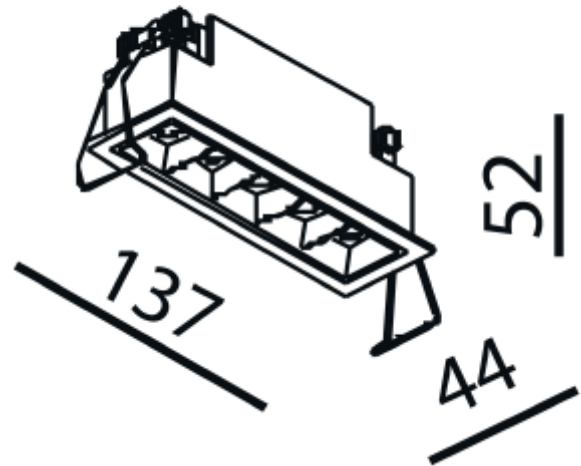

PRODUCT SHEET

Cold 5

Art. no: 1117-30-2

Lighting Solutions

Cold 5

130x36mm

SPECIFICATIONS

Lightsource Type:	LED (built in)
System Power [W]:	10W
CCT (Color Temperature):	2700K
CRI / Ra:	90
Lumen Output:	860lm
Lumen LED (tc=25):	1050lm
Beam Angle:	30°
Lens (Diffuser):	None
Dimming:	Depending on Driver
System Voltage [V]:	230V 50Hz
Connection:	Depending on driver
Mounting:	Recessed, Ceiling
Cut-out [mm]:	130x36mm
Lifetime [h]:	L80B10: 100 000h
Lumen/W:	81lm/W
UGR (<=):	13
MacAdam (SDCM):	2
Color:	Black
Length [mm]:	137mm
Height [mm]:	52mm
Width [mm]:	44mm
Weight [kg]:	0,32kg
To be recessed in insulation:	No