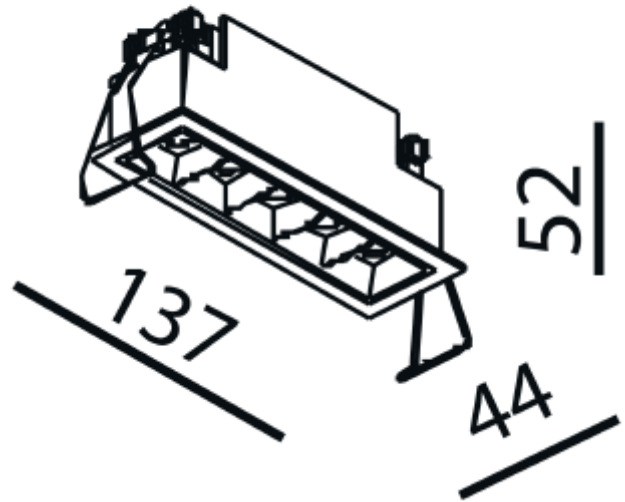

## FDV SPEC SHEET

Cold 5

Art. no: 1117-30-3

Lighting Solutions

 130x36mm

## Cold 5

Art. no: 1117-30-3

### MOUNTING / CONNECTION

Connection:	Depending on driver
Cut-out [mm]:	130x36
Mounting:	Recessed, Ceiling

### PRODUCT

To be recessed in insulation:	No
Ingress Protection:	IP20
Lifetime [h]:	L80B10: 100 000
Color:	White
Length [mm]:	137
Height [mm]:	52
Width [mm]:	44
Weight [kg]:	0,32
Housing Material :	Aluminium
Material 2:	Mechanical installed part(Steel