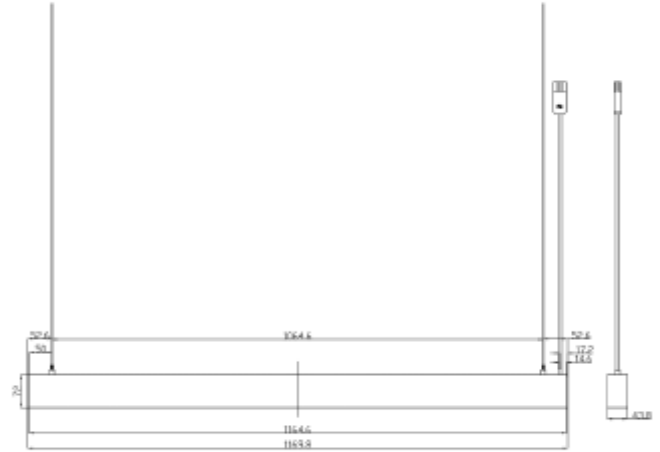

FDV SPEC SHEET
 Benu Office DALI
 Art. no: 3730-110-3-ddd

Benu Office DALI

Art. no: 3730-110-3-ddd

LIGHT TECHNICAL

Lightsource Type:	LED (built in)
Lumen Output:	6520
Lumen LED (tc=25):	7200
Beam Angle:	110° / 75°
CCT (Color Temperature):	3000
CRI / Ra:	80
Color Code:	830
MacAdam (SDCM):	3
Lens (Diffuser):	Prismatic
UGR (<=):	19

MOUNTING / CONNECTION

Connection:	18i5 Quick connection
Mounting:	Suspended, Ceiling, Pendant

ELECTRICAL DATA

Dimming:	DALI2
Flickerfree:	Yes
Standby power P _{sb} (W) <:	0,5
Flicker metric (P _{st} LM) <:	1
Stroboscopic effect metric (SVM) <	0,4
System Power [W]:	50
System Voltage [V]:	230V 50Hz
Protection Class:	1
Max load pr circuit - B10:	21
Max load pr circuit - B16:	32
Max load pr circuit - C10:	28
Max load pr circuit - C16:	37
Leakage current [mA]:	0,75
Inrush current I _{max} [A]:	30
Inrush current time [µs]:	110
Socket / Cap-Base:	N/A
Current Output [mA]:	1250
Voltage Forward Min [V]:	33
Voltage Forward Max [V]:	36

FDV SPEC SHEET

Benu Office DALI

Art. no: 3730-110-3-ddd

Lighting Solutions

PRODUCT

Ingress Protection:	IP20
Impact Protection:	IK02
Lifetime [h]:	L80B10: 100 000
Color:	White
Length [mm]:	1170
Height [mm]:	76
Width [mm]:	43,8
Weight [kg]:	2,5