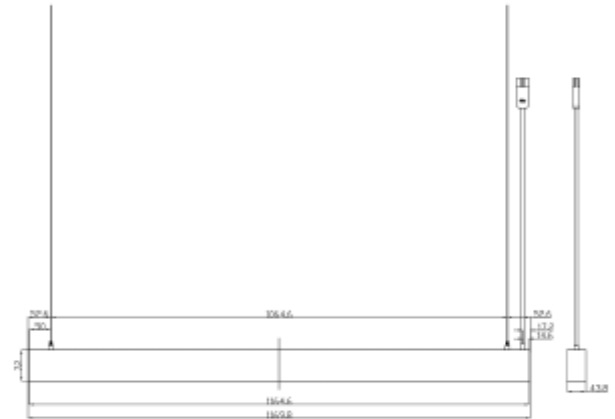

PRODUCT SHEET

Benu Office DALI

Art. no: 3730-110-3-ddd

Lighting Solutions

Benu Office DALI

Benu is a linear LED luminaire with up- and down light for pending down in indoor areas. UGR19 and DALI2. 18i5 connection, 1500mm transparent wire and T-profile bracket are included.

SPECIFICATIONS

Lightsource Type:	LED (built in)
System Power [W]:	50W
CCT (Color Temperature):	3000K
CRI / Ra:	80
Lumen Output:	6520lm
Lumen LED (tc=25):	7200lm
Beam Angle:	110° / 75°
Lens (Diffuser):	Prismatic
Dimming:	DALI2
Flickerfree:	Yes
System Voltage [V]:	230V 50Hz
Connection:	18i5 Quick connection
Mounting:	Suspended, Ceiling, Pendant
Lifetime [h]:	L80B10: 100 000h
Lumen/W:	128lm/W
UGR (<=):	19
MacAdam (SDCM):	3
Color:	White
Length [mm]:	1170mm
Height [mm]:	76mm
Width [mm]:	43,8mm
Weight [kg]:	2,5kg