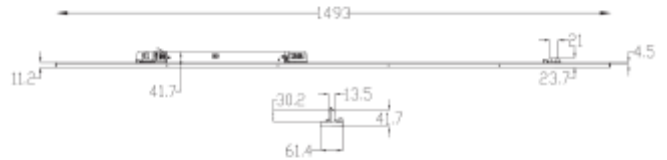

FDV SPEC SHEET

T-Line

Art. no: 5035-90-2

Lighting Solutions

T-Line

Art. no: 5035-90-2

LIGHT TECHNICAL

Lightsource Type:	LED (built in)
Lumen LED (tc=25):	7500
Beam Angle:	90°
CCT (Color Temperature):	3000
CRI / Ra:	90
Color Code:	930
MacAdam (SDCM):	3
Lens (Diffuser):	Lens

MOUNTING / CONNECTION

Connection:	Track 3-Circuit
Mounting:	Track

PRODUCT

Ingress Protection:	IP20
Operating Temperature [°C]:	-25 - 60
Lifetime [h]:	L80B10: 100 000
Color:	Black

ELECTRICAL DATA

Dimming:	None
Standby power Psb (W) <:	Aktiv
Flicker metric (Pst LM) <:	Aktiv
Stroboscopic effect metric (SVM) <:	Aktiv
System Power [W]:	50(45-60)
System Voltage [V]:	230V 50Hz
Protection Class:	1
Socket / Cap-Base:	N/A