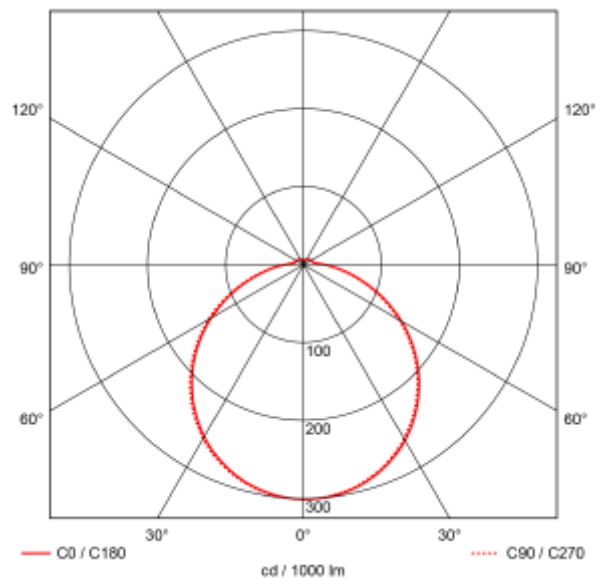

# Caph

Caph is a surface mounted ceiling light with opal diffuser. Comes with a switch option between 3000K (default), 4000K and 5700K. Quickconnect for easy installation. All data is based on 4000K.

### SPECIFICATIONS

Lightsource Type:	LED (built in)
System Power [W]:	24W
CCT (Color Temperature):	3/4/5700
CRI / Ra:	80
Lumen Output:	2665lm
Lumen LED (tc=25):	2700lm
Beam Angle:	120°
Lens (Diffuser):	Opal
Dimming:	None
Flickerfree:	Yes
System Voltage [V]:	230V 50Hz
Connection:	QuickConnect
Mounting:	Surface, Ceiling
Lifetime [h]:	L80B10: 100 000h
Lumen/W:	119lm/W
MacAdam (SDCM):	3
Color:	White
Height [mm]:	90mm
Width [mm]:	330mm
Weight [kg]:	0,84kg