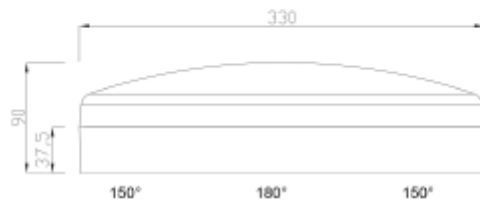

Caph

Caph is a surface mounted ceiling light with opal diffuser. Comes with a switch option between 3000K (default), 4000K and 5700K. Quickconnect for easy installation. All data is based on 4000K.

SPECIFICATIONS

Lightsource Type:	LED (built in)
System Power [W]:	24W
CCT (Color Temperature):	3/4/5700
CRI / Ra:	80
Lumen Output:	2665lm
Lumen LED (tc=25):	2700lm
Beam Angle:	120°
Lens (Diffuser):	Opal
Dimming:	None
Flickerfree:	Yes
System Voltage [V]:	230V 50Hz
Connection:	QuickConnect
Mounting:	Surface, Ceiling
Lifetime [h]:	L80B10: 100 000h
Lumen/W:	119lm/W
MacAdam (SDCM):	3
Color:	White
Height [mm]:	90mm
Width [mm]:	330mm
Weight [kg]:	0,84kg