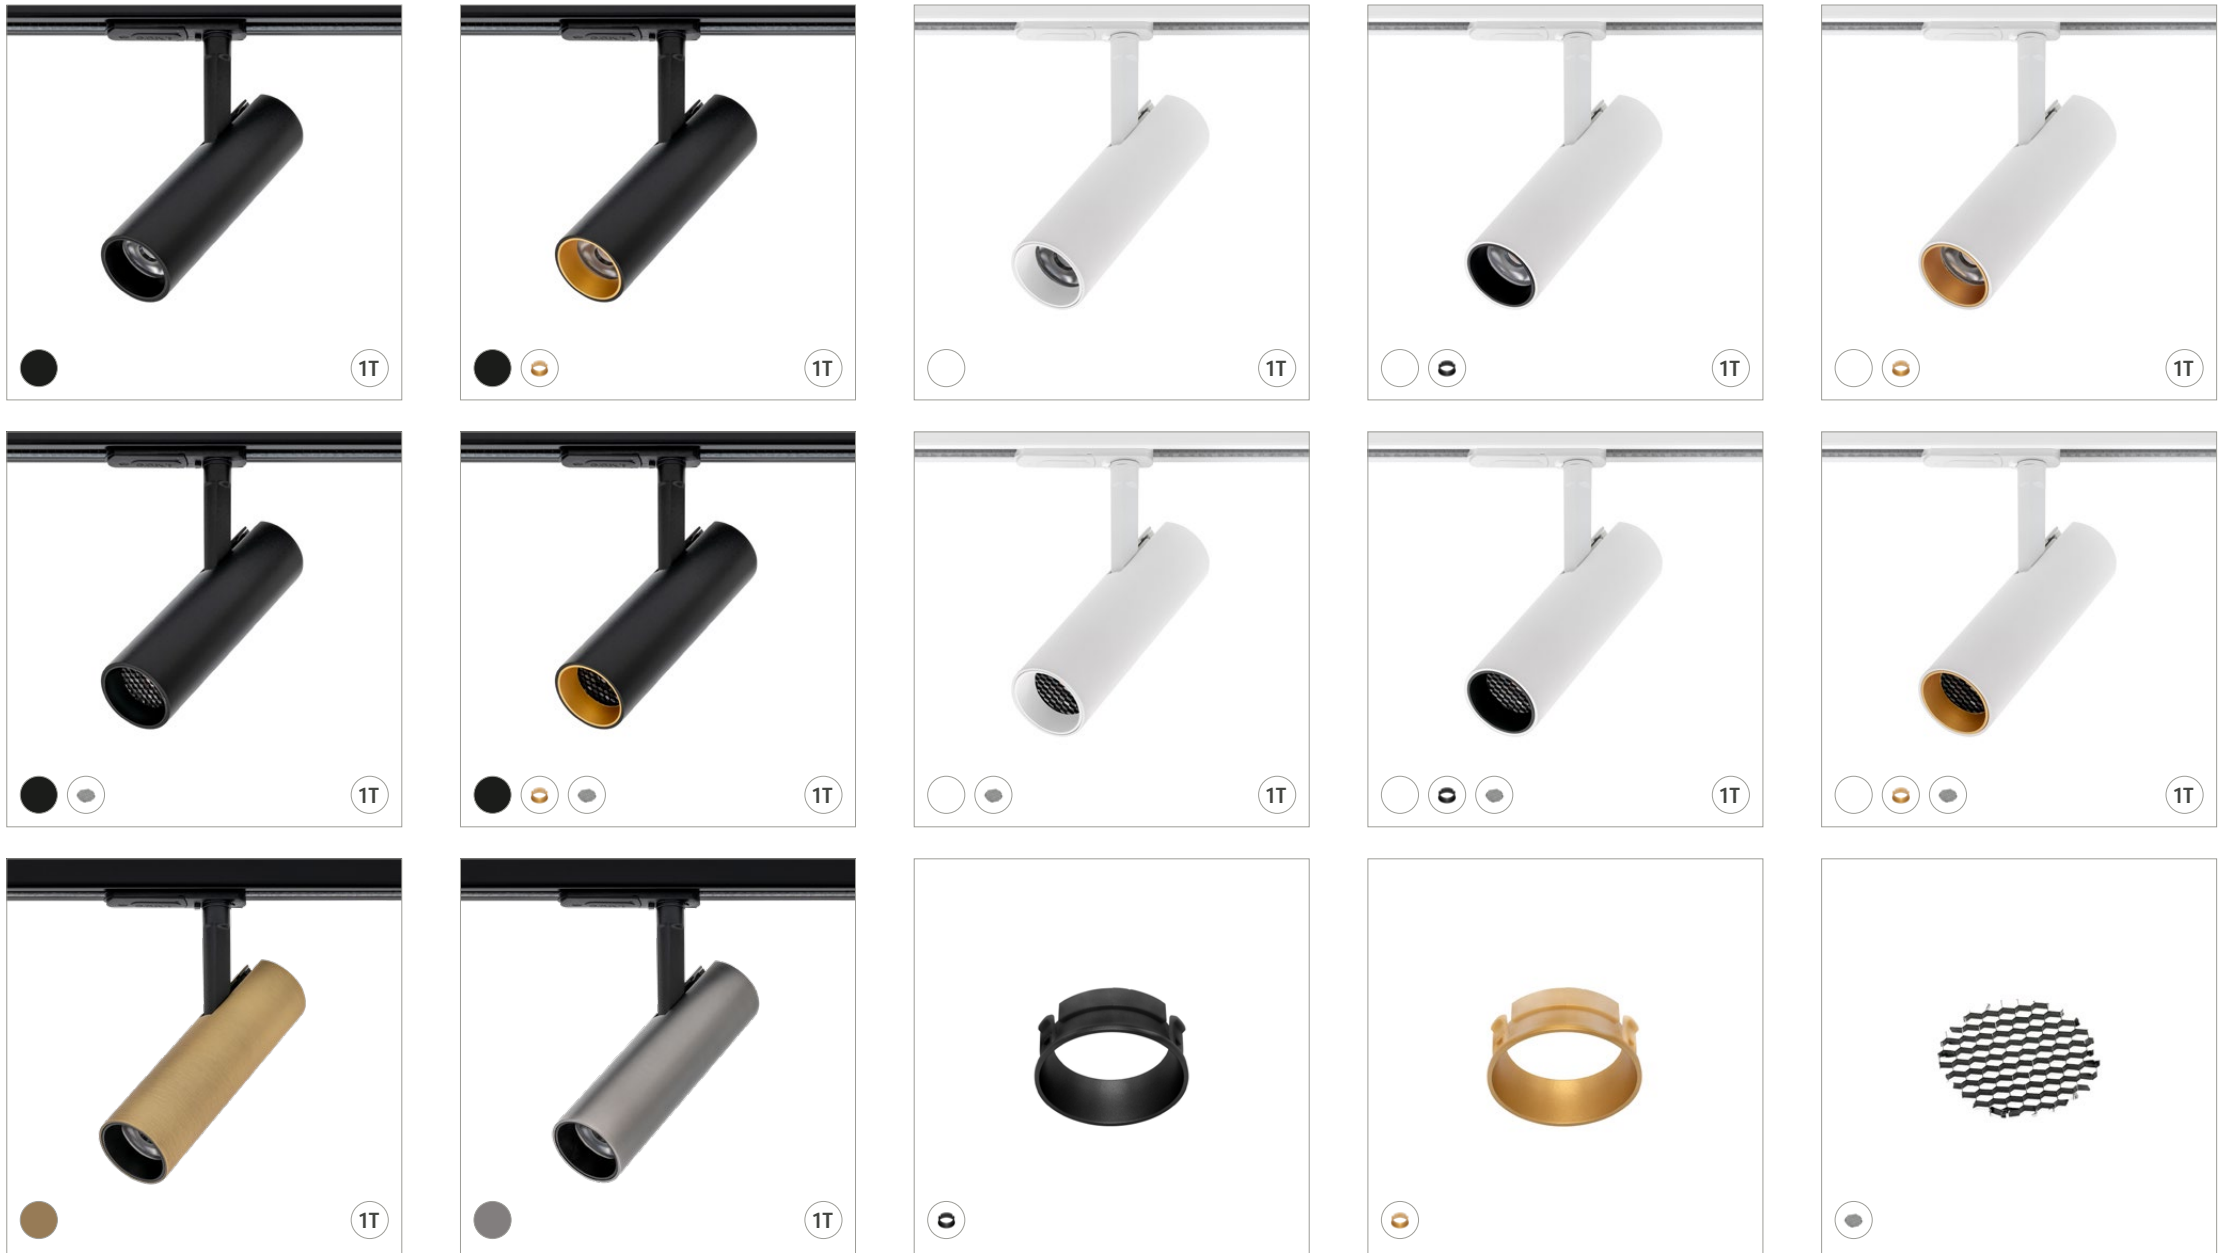

## VERSIONS

- 1-Circuit Track Spotlight
- Recessed Spotlight
- Surface Mounted Spotlight
- Table Lamp
- Floor Lamp

## COLORS

- Black
- White
- Brushed Brass
- Brushed Titanium

## ACCESSORIES

- Gold Front Ring
- Black Front Ring (special order)
- Honeycomb Filter

TANIA MINI SLIM SPOTLIGHTS

TANIA MINI SLIM BASIC

TANIA MINI SLIM SURFACE

TANIA MINI SLIM TABLE, FLOOR & BED

TANIA MINI GU10 TABLE, FLOOR & BED