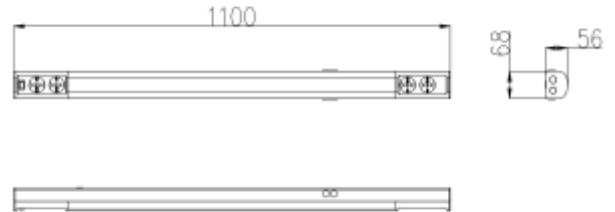

### SPECIFICATIONS

Lightsource Type:	LED (built in)
System Power [W]:	13W
CCT (Color Temperature):	3000-4000K
CRI / Ra:	80
Lumen Output:	1287lm
Lumen LED (tc=25):	1600lm
Beam Angle:	120°
Lens (Diffuser):	PC Opal
Dimming:	None
System Voltage [V]:	230V 50Hz
Connection:	QuickConnect
Lifetime [h]:	L80B10: 100 000h
Lumen/W:	97lm/W
MacAdam (SDCM):	5
Through-wiring (mm <sup>2</sup> ):	3x2,5
Color:	White
Length [mm]:	1100mm
Height [mm]:	51mm
Width [mm]:	68mm
Weight [kg]:	1,42kg