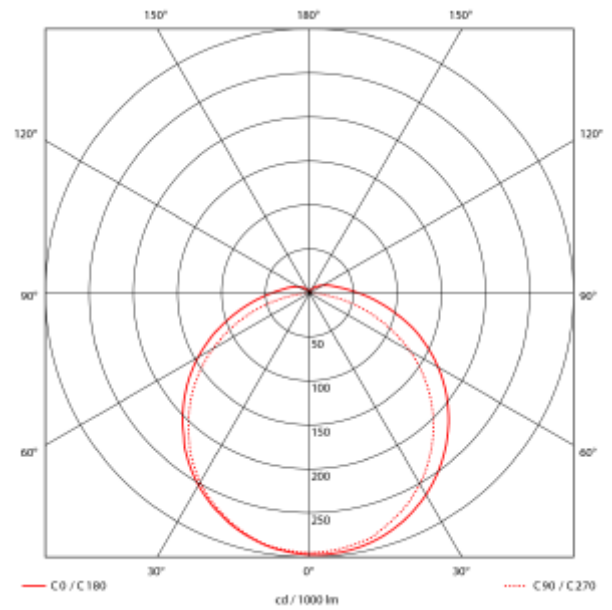

### SPECIFICATIONS

Lightsource Type:	LED (built in)
System Power [W]:	13W
CCT (Color Temperature):	3000-4000K
CRI / Ra:	80
Lumen Output:	1287lm
Lumen LED (tc=25):	1600lm
Beam Angle:	120°
Lens (Diffuser):	PC Opal
Dimming:	None
System Voltage [V]:	230V 50Hz
Connection:	QuickConnect
Lifetime [h]:	L80B10: 100 000h
Lumen/W:	97lm/W
MacAdam (SDCM):	5
Through-wiring (mm <sup>2</sup> ):	3x2,5
Color:	White
Length [mm]:	1100mm
Height [mm]:	51mm
Width [mm]:	68mm
Weight [kg]:	1,42kg