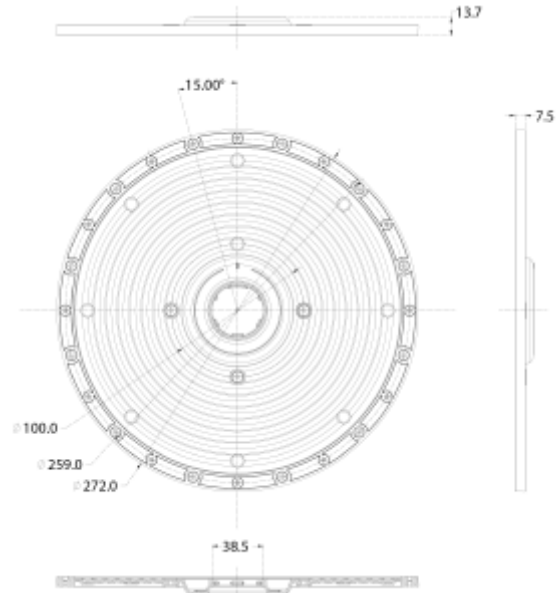

PRODUCT SHEET

Ufo U - Lens 60° - 200W

Art. no: 102335-60

Lighting Solutions

Ufo U - Lens 60° - 200W

60° lense for Ufo U 200W

SPECIFICATIONS

Beam Angle:	60°
Lens (Diffuser):	Lens
Color:	Clear
Height:	13,7mm
Diameter [mm]:	272mm