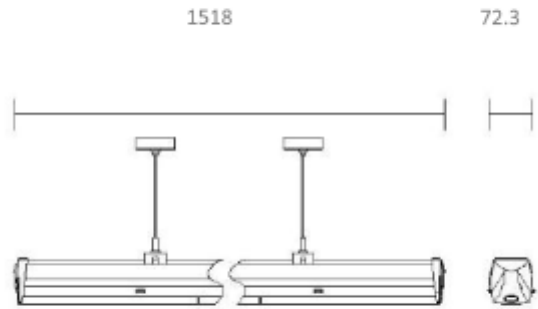

## FDV SPEC SHEET

Trunk

Art. no: CFL-2-1550-40WD-08-3

Lighting Solutions

Unit: mm

### PRODUCT

Ingress Protection:	IP20
Lifetime [h]:	L80B10: 100 000
Color:	White
RAL:	RAL9016
Length [mm]:	1500
Height [mm]:	78,6
Width [mm]:	72,3
Weight [kg]:	1,64