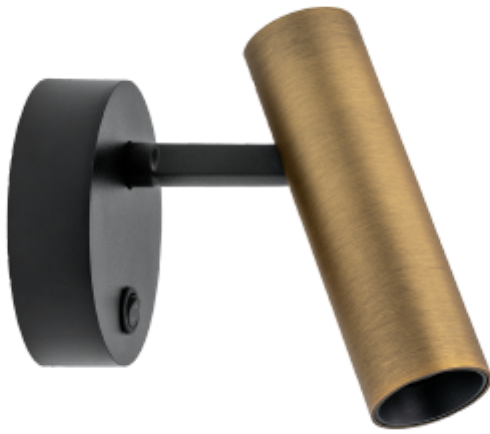

FDV SPEC SHEET

Tania Slim Bed

Art. no: 102660-2-36-21

Lighting Solutions

Tania Slim Bed

Art. no: 102660-2-36-21

LIGHT TECHNICAL

Lightsource Type:	LED (built in)
Lumen LED (tc=25):	500
Beam Angle:	34°
CCT (Color Temperature):	2700
CRI / Ra:	90
Color Code:	927
Lens (Diffuser):	Clear

MOUNTING / CONNECTION

Connection:	Terminal
Mounting:	Surface, Wall

PRODUCT

Ingress Protection:	IP20
Lifetime [h]:	L80B10: 100 000
Color:	Brushed Brass
Length [mm]:	42
Height [mm]:	142
Width [mm]:	42

ELECTRICAL DATA