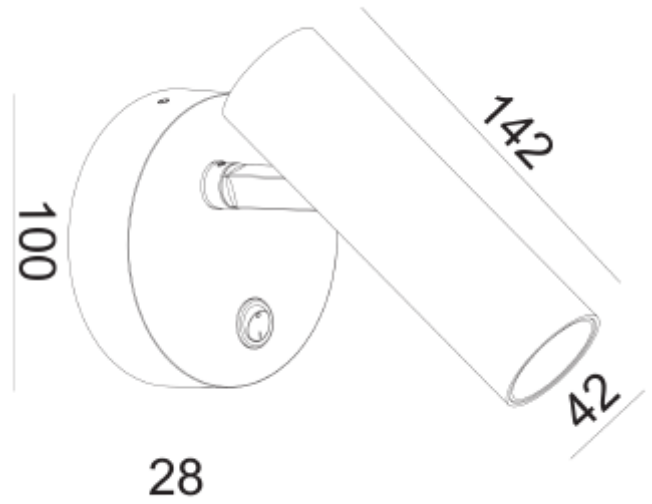

FDV SPEC SHEET

Tania Slim Bed

Art. no: 102660-2-36-21

Lighting Solutions

Tania Slim Bed

Art. no: 102660-2-36-21

LIGHT TECHNICAL

Lightsource Type:	LED (built in)
Lumen LED (tc=25):	500
Beam Angle:	34°
CCT (Color Temperature):	2700
CRI / Ra:	90
Color Code:	927
Lens (Diffuser):	Clear

MOUNTING / CONNECTION

Connection:	Terminal
Mounting:	Surface, Wall

PRODUCT

Ingress Protection:	IP20
Lifetime [h]:	L80B10: 100 000
Color:	Brushed Brass
Length [mm]:	42
Height [mm]:	142
Width [mm]:	42

ELECTRICAL DATA