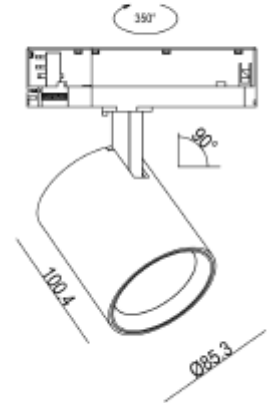

FDV SPEC SHEET

Rod Midi C

Art. no: 102314-30-3

Lighting Solutions

Rod Midi C

Art. no: 102314-30-3

LIGHT TECHNICAL

Lightsource Type:	LED (built in)
Lumen LED (tc=25):	3100
Beam Angle:	30°
CCT (Color Temperature):	Arctic White
CRI / Ra:	90
Color Code:	Arctic White
MacAdam (SDCM):	3
Lens (Diffuser):	Clear

MOUNTING / CONNECTION

Connection:	Track 3-Circuit
Mounting:	Track, Ceiling

ELECTRICAL DATA

Dimming:	None
System Power [W]:	23
System Voltage [V]:	230V 50Hz
Protection Class:	2
Socket / Cap-Base:	N/A

FDV SPEC SHEET

Rod Midi C

Art. no: 102314-30-3

Lighting Solutions

PRODUCT

Ingress Protection:	IP20
Operating Temperature [°C]:	0 - 35
Lifetime [h]:	L80B10: 100 000
Color:	White
Height [mm]:	101
Diameter [mm]:	86
Weight [kg]:	0,63
Housing Material :	Aluminium
Diffuser Material:	Aluminium
Material 2:	Polycarbonate