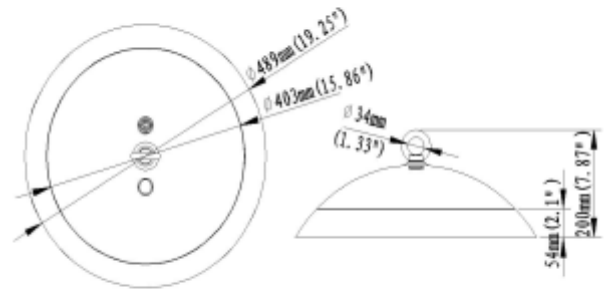

PRODUCT SHEET

X-Clean

Art. no: 6802-02-1

Lighting Solutions

X-Clean

X-Clean er en armatur designet for bruk i storkjøkken, industrikjøkken og matindustrien. Med et rent og glatt design er X-Clean enkel å rengjøre.. X-Clean har høyt lysutbytte, er glassfri og har tildekket lyskilde. IK10 og IP69 klassifisering gjør at armaturen kan spyles med høytrykkspyler. Kan leveres med DALI styring, Zigbee styring eller bevegelsens sensor. Tilgjengelig tilbehør: Sikkerhetslenke/kjetting Takmontering

SPECIFICATIONS

Lightsource Type:	LED (built in)
System Power [W]:	120W
CCT (Color Temperature):	4000K
CRI / Ra:	80
Lumen Output:	12700lm
Lumen LED (tc=25):	16800lm
Beam Angle:	90°
Dimming:	None
System Voltage [V]:	230V 50Hz
Connection:	Cable 1.5m
Mounting:	Suspended, Ceiling, Surface
Lifetime [h]:	L80B50: 100 000h
Color:	Grey
Height [mm]:	200mm
Width [mm]:	489mm
Weight [kg]:	7,3kg