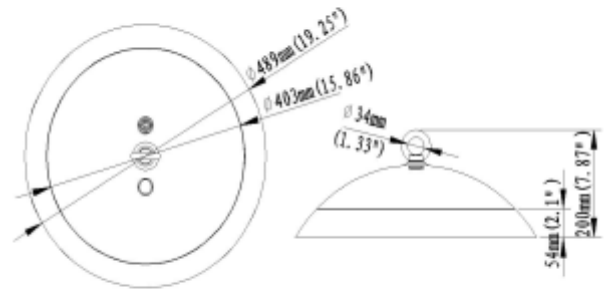

PRODUCT SHEET

X-Clean

Art. no: 6803-02-1

Lighting Solutions

X-Clean

X-Clean er en armatur designet for bruk i storkjøkken, industrikjøkken og matindustrien. Med et rent og glatt design er X-Clean enkel å rengjøre. X-Clean har høyt lysutbytte, er glassfri og har tildekket lyskilde. IK10 og IP69 klassifisering gjør at armaturen kan spyles med høytrykkspyler. Kan leveres med DALI styring, Zigbee styring eller bevegelsens sensor. Tilgjengelig tilbehør: Sikkerhetslenke/kjetting Takmontering

SPECIFICATIONS

Lightsource Type:	LED (built in)
System Power [W]:	150W
CCT (Color Temperature):	4000K
CRI / Ra:	80
Lumen Output:	16400lm
Lumen LED (tc=25):	21000lm
Beam Angle:	90°
Dimming:	None
System Voltage [V]:	230V 50Hz
Connection:	Cable 1.5m
Mounting:	Suspended, Ceiling, Surface
Lifetime [h]:	L80B50: 100 000h
Color:	Grey
Height [mm]:	200mm
Width [mm]:	489mm
Weight [kg]:	7,3kg