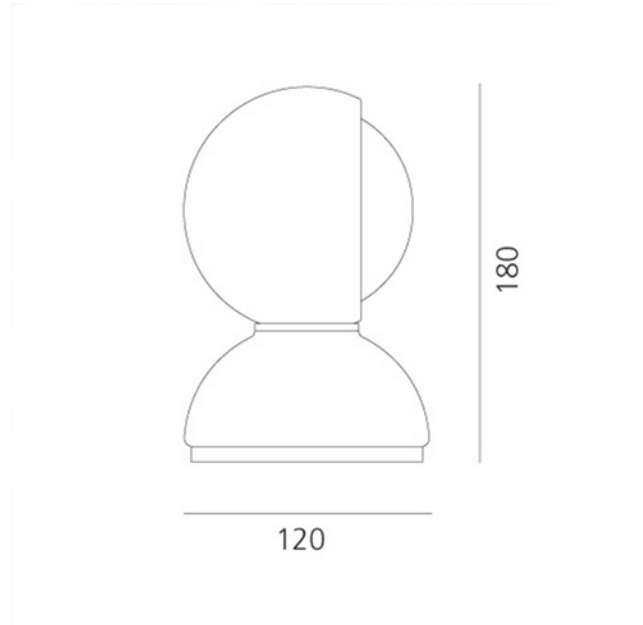

FDV DOCUMENTATION

Eclisse White

Art.no: 0028010A

Lighting Solutions

## Eclisse White

SPECIFICATIONS	
Width (product) (mm)	120.0
Height (product) (mm)	180.0