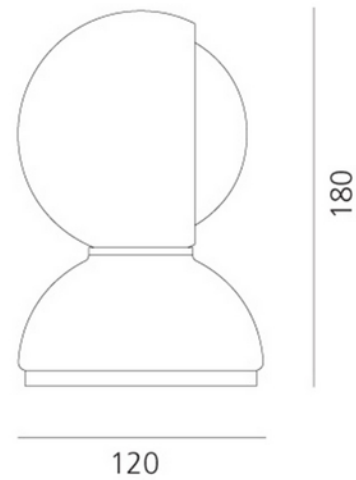

**PRODUCT DATA SHEET**

Eclisse White

Art.no: 0028010A

*Lighting Solutions*

Eclisse White

Eclisse, designed by Vico Magistretti in 1965, won the Compasso d'Oro Award in 1967 and became an ambassador of Italian design worldwide. Eclisse is an avant-garde balance between form and function, design and utility. The concept's foundation lies in its functionality of adjusting the intensity of light through its rotating inner shade that "eclipses" the light source. In fact, with a fixed outer shell and a moveable inner shell the lamp can provide direct or diffuse light. A table lamp, it can also be wall mounted. Painted metal body available in white, red or orange with an on/off switch. Eclisse is part of the permanent collection of the most important design Museums, amongst many the MoMa in New York and the Triennale Design Museum in Milan.

ELECTRICAL DATA	
Protection Class (system)	2
Dimming (system)	Light bulb dependent
Voltage (system) [V]	230V 50Hz

TECHNICAL DATA	
IP (system)	IP20
Outdoor	No

**PRODUCT DATA SHEET**

Eclisse White

Art.no: 0028010A

*Lighting Solutions*

PHOTOMETRIC DATA	
Lightsource Type	Lightsource not included
Socket / Cap-Base	E14

DIMENSIONS	
Width (product) (mm)	120.0
Height (product) (mm)	180.0

MATERIALS AND SURFACES	
Color	White