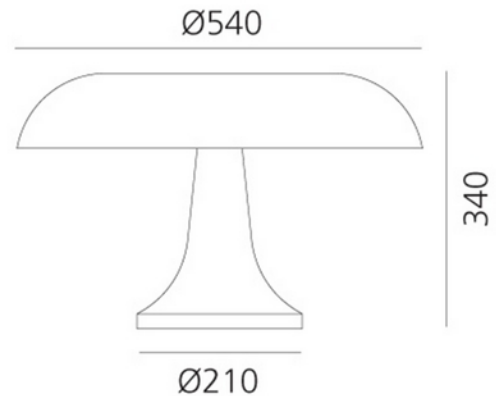

**PRODUCT DATA SHEET**

Nesso White

Art.no: 0056010A

*Lighting Solutions*

Nesso White

Designed by Giancarlo Mattioli and Gruppo Architetti Urbanisti Città Nuova, in the glamorous 60's era, Nesso is an international icon of futuristic, democratic design. Part of the "Modern Classics" reissued line, it was a marvel of ABS thermoplastic injection-molding when first introduced in 1967 thus bringing industrial materials and methods to the home and office environments. A dash of color and a design inspired from nature, Nesso stems from the visionary identity of Artemide. Its' iconic curves wind into a true collectible, an expressive statement piece of internationally acclaimed calibre and fame. An iconic piece having staged its presence in various landmarks, Nesso is considered a valuable piece of art. An "icon" of design, part of the permanent collections of The Metropolitan Museum of Art and The Museum of Modern Art.

ELECTRICAL DATA	
Protection Class (system)	2
Voltage (system) [V]	230V 50Hz

TECHNICAL DATA	
IP (system)	IP20
Outdoor	No

**PRODUCT DATA SHEET**

Nesso White

Art.no: 0056010A

*Lighting Solutions*

PHOTOMETRIC DATA	
Lightsource Type	LED (replaceable)
Socket / Cap-Base	E14

DIMENSIONS	
Width (product) (mm)	540.0
Height (product) (mm)	340.0

MATERIALS AND SURFACES	
Color	White

INSTALLATION AND CONNECTION	
Areas of use	Cottage, Hotel, Office, Residence
Mounting	Table
Connection (system)	Terminal