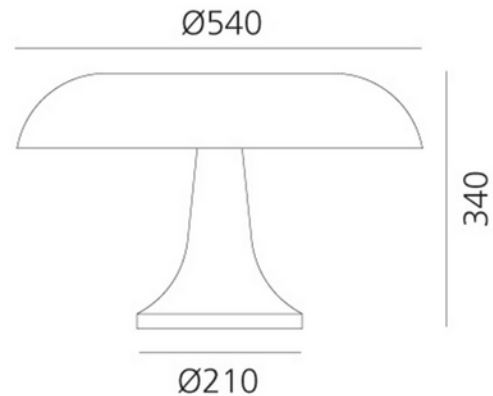

PRODUCT DATA SHEET

Nesso Orange

Art.no: 0056050A

Lighting Solutions

Nesso Orange

Designed by Giancarlo Mattioli and Gruppo Architetti Urbanisti Città Nuova, in the glamorous 60's era, Nesso is an international icon of futuristic, democratic design. Part of the "Modern Classics" reissued line, it was a marvel of ABS thermoplastic injection-molding when first introduced in 1967 thus bringing industrial materials and methods to the home and office environments. A dash of color and a design inspired from nature, Nesso stems from the visionary identity of Artemide. It's iconic curves wind into a true collectible, an expressive statement piece of internationally acclaimed calibre and fame. An iconic piece having staged its presence in various landmarks, Nesso is considered a valuable piece of art. An "icon" of design, part of the permanent collections of The Metropolitan Museum of Art and The Museum of Modern Art.

ELECTRICAL DATA

Protection Class (system)	2
Dimming (system)	Light bulb dependent
Voltage (system) [V]	230V 50Hz

TECHNICAL DATA

IP (system)	IP20