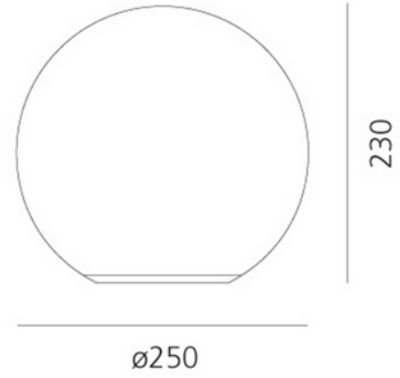

FDV DOCUMENTATION
Dioscuri wall/ceiling 25 White
Art.no: 0112010A

Lighting Solutions

Dioscuri wall/ceiling 25 White

SPECIFICATIONS	
Width (product) (mm)	250.0
Height (product) (mm)	230.0