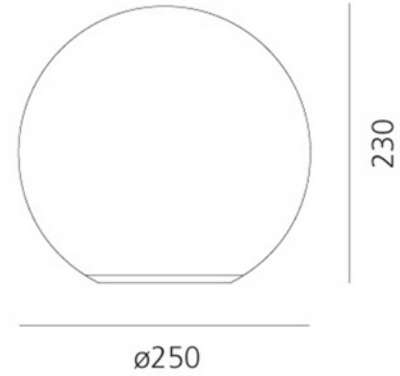

**PRODUCT DATA SHEET**  
Dioscuri wall/ceiling 25 White  
Art.no: 0112010A

*Lighting Solutions*

PHOTOMETRIC DATA	
Lens (Diffuser)	Opal

DIMENSIONS	
Width (product) (mm)	250.0
Height (product) (mm)	230.0

MATERIALS AND SURFACES	
Color	White

INSTALLATION AND CONNECTION	
Areas of use	Cottage, Hotel, Outdoor, Residence
Mounting	Wall, Ceiling
Connection (system)	Terminal