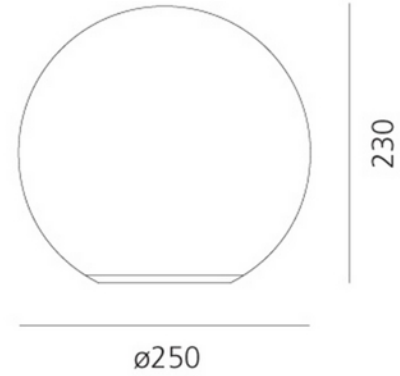

**PRODUCT DATA SHEET**

Dioscuri table 25

Art.no: 0146010A

*Lighting Solutions*

Dioscuri table 25

Polycarbonate base with steel ballast; acid-etched blown glass diffuser.

ELECTRICAL DATA	
Protection Class (system)	2
Dimming (system)	Light bulb dependent
Voltage (system) [V]	230V 50Hz

TECHNICAL DATA	
IP (system)	IP20
Outdoor	No

PHOTOMETRIC DATA	
Lightsource Type	Lightsource not included
Socket / Cap-Base	E27
Lens (Diffuser)	Opal

**PRODUCT DATA SHEET**

Dioscuri table 25

Art.no: 0146010A

*Lighting Solutions*

DIMENSIONS	
Width (product) (mm)	250.0
Height (product) (mm)	230.0

MATERIALS AND SURFACES	
Color	White

INSTALLATION AND CONNECTION	
Areas of use	Cottage, Hotel, Residence
Mounting	Table
Connection (system)	Terminal