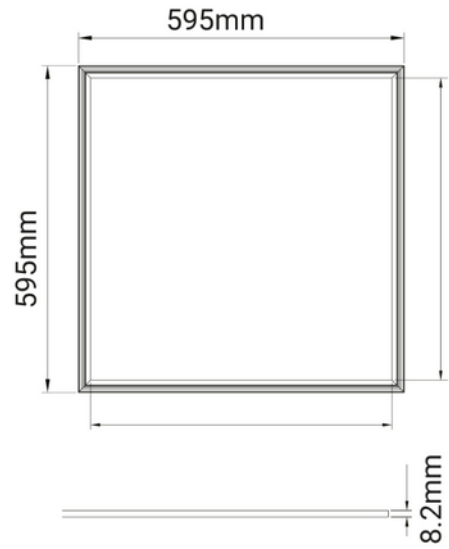

**FDV DOCUMENTATION**

Panel 595x595 TW 827-865 36W Prism WH w/o driver

Art.no: 0391-02-3

*Lighting Solutions*

Panel 595x595 TW 827-865 36W Prism WH w/o driver

SPECIFICATIONS	
Length (product) (mm)	595.0
Width (product) (mm)	595.0
Height (product) (mm)	8.2