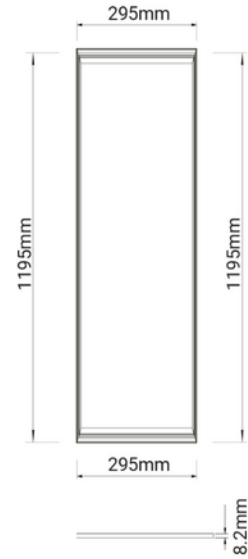

**FDV DOCUMENTATION**

Panel 295x1195 Tunable W 827-865 36W Prism WH w/o driver  
Art.no: 0392-02-3

*Lighting Solutions*

## Panel 295x1195 Tunable W 827-865 36W Prism WH w/o driver

SPECIFICATIONS	
Length (product) (mm)	1195.0
Width (product) (mm)	295.0
Height (product) (mm)	8.2