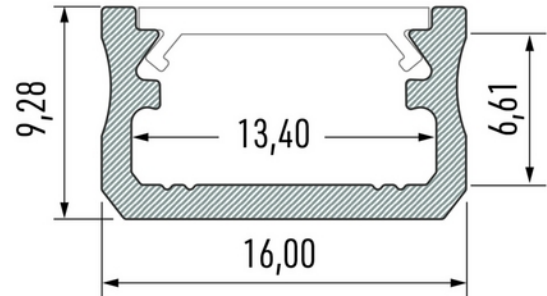

**FDV DOCUMENTATION**

Profile Type A 16x9,28mm WH 2,02 m inc/end caps, clips

Art.no: 10-0011-20

*Lighting Solutions*

## Profile Type A 16x9,28mm WH 2,02 m inc/end caps, clips

SPECIFICATIONS	
Length (product) (mm)	2020.0
Width (product) (mm)	16.0
Height (product) (mm)	9.3
Weight (product) (kg)	0.269
Max Width LED Strip (mm)	13.4