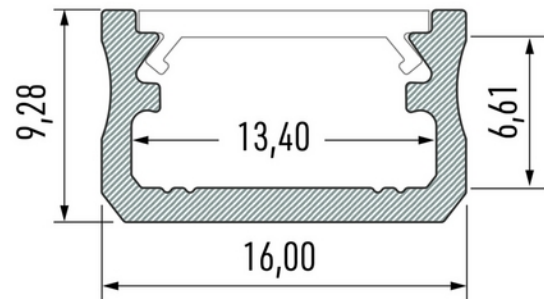

**PRODUCT DATA SHEET**

Profile Type A 16x9,28mm WH 2,02 m inc/end caps, clips

Art.no: 10-0011-20

*Lighting Solutions*

## Profile Type A 16x9,28mm WH 2,02 m inc/end caps, clips

TECHNICAL DATA	
Outdoor	No

DIMENSIONS	
Length (product) (mm)	2020.0
Width (product) (mm)	16.0
Height (product) (mm)	9.3
Weight (product) (kg)	0.269
Max Width LED Strip (mm)	13.4

MATERIALS AND SURFACES	
Color	White
RAL Code	RAL9016
Housing Material	Aluminium

**PRODUCT DATA SHEET**

Profile Type A 16x9,28mm WH 2,02 m inc/end caps, clips

Art.no: 10-0011-20

*Lighting Solutions*

**INSTALLATION AND CONNECTION**