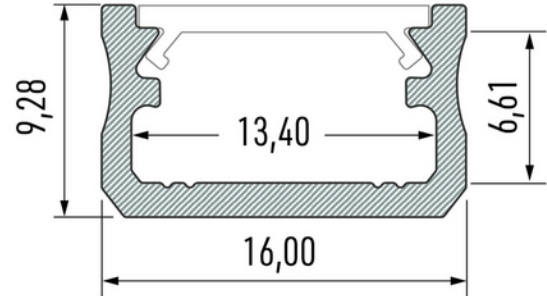

**FDV DOCUMENTATION**

Profile Type A 16x9,28mm BK 2,02m inc/end caps, clips

Art.no: 10-0012-20

*Lighting Solutions*

Profile Type A 16x9,28mm BK 2,02m inc/end caps, clips

| SPECIFICATIONS | |
|--------------------------|--------|
| Length (product) (mm) | 2020.0 |
| Width (product) (mm) | 16.0 |
| Height (product) (mm) | 9.3 |
| Weight (product) (kg) | 0.269 |
| Max Width LED Strip (mm) | 13.4 |