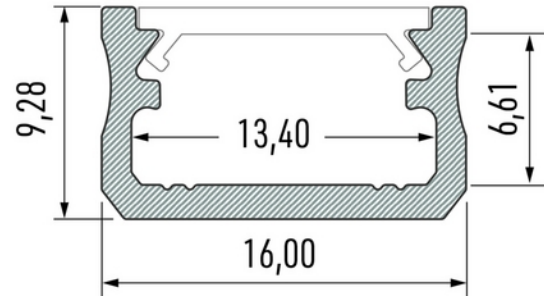

**PRODUCT DATA SHEET**

Profile Type A 16x9,28mm BK 2,02m inc/end caps, clips

Art.no: 10-0012-20

*Lighting Solutions*

## Profile Type A 16x9,28mm BK 2,02m inc/end caps, clips

| TECHNICAL DATA |    |
|----------------|----|
| Outdoor        | No |

| DIMENSIONS               |        |
|--------------------------|--------|
| Length (product) (mm)    | 2020.0 |
| Width (product) (mm)     | 16.0   |
| Height (product) (mm)    | 9.3    |
| Weight (product) (kg)    | 0.269  |
| Max Width LED Strip (mm) | 13.4   |

**PRODUCT DATA SHEET**

Profile Type A 16x9,28mm BK 2,02m inc/end caps, clips

Art.no: 10-0012-20

*Lighting Solutions*

**ENERGY AND CERTIFICATIONS**

CE mark

Yes