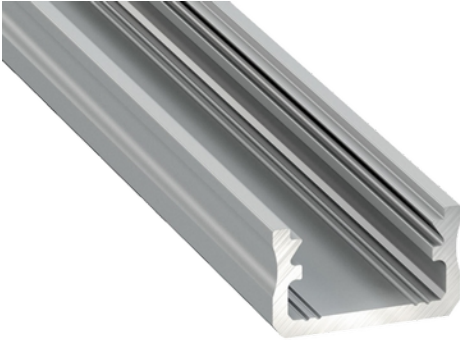

**FDV DOCUMENTATION**

Profile Type A 16x9,28mm ALU 2,02m inc/end caps, clips

Art.no: 10-0014-20

*Lighting Solutions*

Profile Type A 16x9,28mm ALU 2,02m inc/end caps, clips

SPECIFICATIONS	
Length (product) (mm)	2020.0
Width (product) (mm)	16.0
Height (product) (mm)	9.3
Weight (product) (kg)	0.269
Max Width LED Strip (mm)	13.4