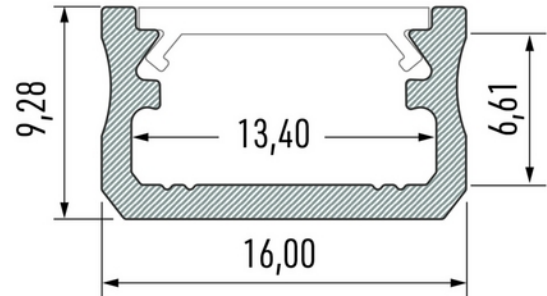

**FDV DOCUMENTATION**

Profile Type A 16x9,28mm ALU 2,02m inc/end caps, clips

Art.no: 10-0014-20

*Lighting Solutions*

Profile Type A 16x9,28mm ALU 2,02m inc/end caps, clips

SPECIFICATIONS	
Length (product) (mm)	2020.0
Width (product) (mm)	16.0
Height (product) (mm)	9.3
Weight (product) (kg)	0.269
Max Width LED Strip (mm)	13.4