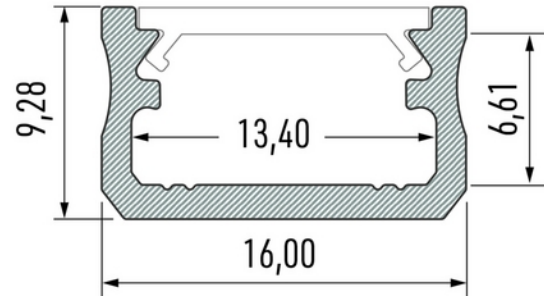

**PRODUCT DATA SHEET**

Profile Type A 16x9,28mm ALU 2,02m inc/end caps, clips

Art.no: 10-0014-20

*Lighting Solutions*

## Profile Type A 16x9,28mm ALU 2,02m inc/end caps, clips

TECHNICAL DATA	
Outdoor	No

DIMENSIONS	
Length (product) (mm)	2020.0
Width (product) (mm)	16.0
Height (product) (mm)	9.3
Weight (product) (kg)	0.269
Max Width LED Strip (mm)	13.4

MATERIALS AND SURFACES	
Color	Silver Anodized
Housing Material	Aluminium

INSTALLATION AND CONNECTION	
Mounting	Surface

**PRODUCT DATA SHEET**

Profile Type A 16x9,28mm ALU 2,02m inc/end caps, clips

Art.no: 10-0014-20