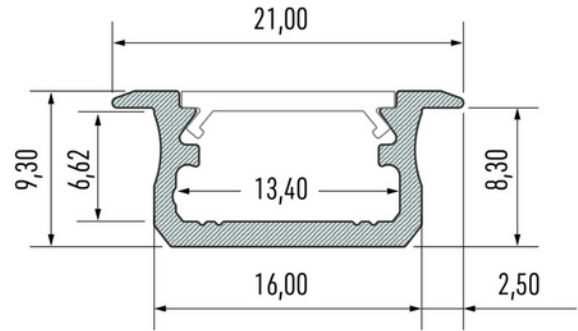

**FDV DOCUMENTATION**

Profile Type B recessed WH 2,02 m inc/end caps

Art.no: 10-0021-20

*Lighting Solutions*

Profile Type B recessed WH 2,02 m inc/end caps

SPECIFICATIONS	
Length (product) (mm)	2020.0
Width (product) (mm)	21.0
Height (product) (mm)	9.3
Weight (product) (kg)	0.293
Max Width LED Strip (mm)	13.4