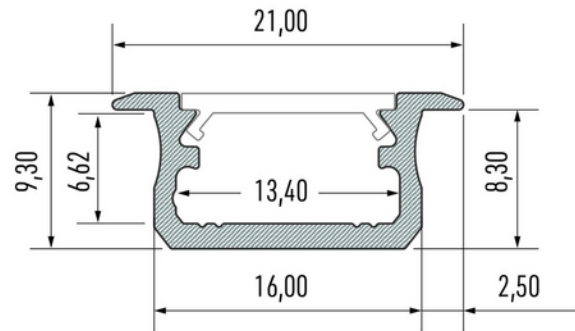

**PRODUCT DATA SHEET**

Profile Type B recessed WH 2,02 m inc/end caps

Art.no: 10-0021-20

*Lighting Solutions*

Profile Type B recessed WH 2,02 m inc/end caps

TECHNICAL DATA	
Outdoor	No

DIMENSIONS	
Length (product) (mm)	2020.0
Width (product) (mm)	21.0
Height (product) (mm)	9.3
Weight (product) (kg)	0.293
Max Width LED Strip (mm)	13.4

MATERIALS AND SURFACES	
Color	White

INSTALLATION AND CONNECTION	
Mounting	Recessed

PRODUCT DATA SHEET

Profile Type B recessed WH 2,02 m inc/end caps

Art.no: 10-0021-20

Lighting Solutions

ENERGY AND CERTIFICATIONS