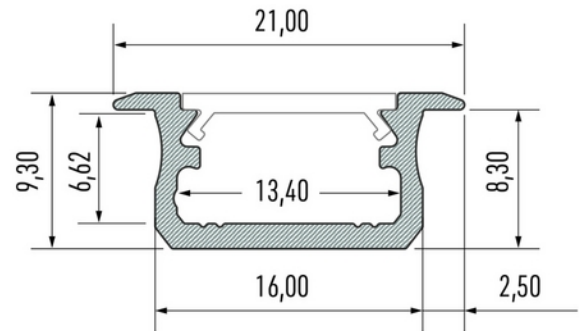

**FDV DOCUMENTATION**

Profile Type B recessed BK 2,02 m inc/end caps

Art.no: 10-0022-20

*Lighting Solutions*

## Profile Type B recessed BK 2,02 m inc/end caps

SPECIFICATIONS	
Length (product) (mm)	2020.0
Width (product) (mm)	21.0
Height (product) (mm)	9.3
Weight (product) (kg)	0.293
Max Width LED Strip (mm)	13.4