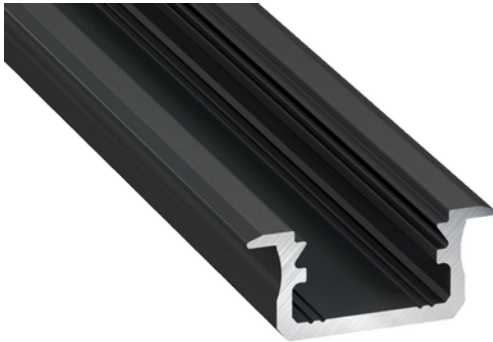

**PRODUCT DATA SHEET**

Profile Type B recessed BK 2,02 m inc/end caps

Art.no: 10-0022-20

*Lighting Solutions*

Profile Type B recessed BK 2,02 m inc/end caps

TECHNICAL DATA	
Outdoor	No

DIMENSIONS	
Length (product) (mm)	2020.0
Width (product) (mm)	21.0
Height (product) (mm)	9.3
Weight (product) (kg)	0.293
Max Width LED Strip (mm)	13.4

MATERIALS AND SURFACES	
Color	Black

INSTALLATION AND CONNECTION	
Mounting	Recessed

PRODUCT DATA SHEET

Profile Type B recessed BK 2,02 m inc/end caps

Art.no: 10-0022-20

Lighting Solutions

ENERGY AND CERTIFICATIONS	
CE mark	Yes