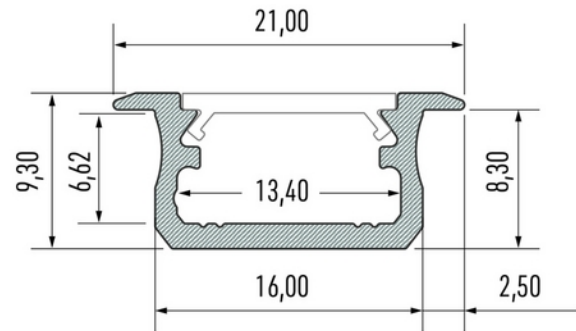

**PRODUCT DATA SHEET**

Profile Type B recessed BK 2,02 m inc/end caps

Art.no: 10-0022-20

*Lighting Solutions*

Profile Type B recessed BK 2,02 m inc/end caps

TECHNICAL DATA	
Outdoor	No

DIMENSIONS	
Length (product) (mm)	2020.0
Width (product) (mm)	21.0
Height (product) (mm)	9.3
Weight (product) (kg)	0.293
Max Width LED Strip (mm)	13.4

MATERIALS AND SURFACES	
Color	Black

INSTALLATION AND CONNECTION	
Mounting	Recessed

PRODUCT DATA SHEET

Profile Type B recessed BK 2,02 m inc/end caps

Art.no: 10-0022-20

Lighting Solutions

ENERGY AND CERTIFICATIONS	
CE mark	Yes