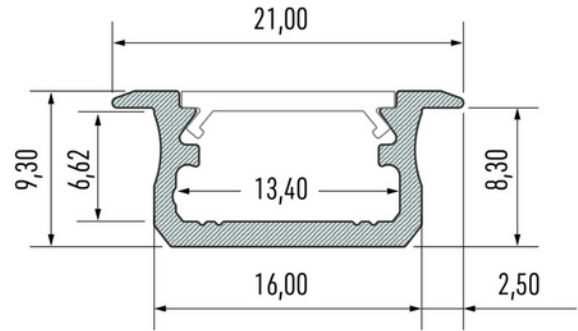

**FDV DOCUMENTATION**

Profile Type B recessed ALU 2,02m inc/end caps

Art.no: 10-0024-20

*Lighting Solutions*

Profile Type B recessed ALU 2,02m inc/end caps

SPECIFICATIONS	
Length (product) (mm)	2020.0
Width (product) (mm)	21.0
Height (product) (mm)	9.3
Weight (product) (kg)	0.293
Max Width LED Strip (mm)	13.4