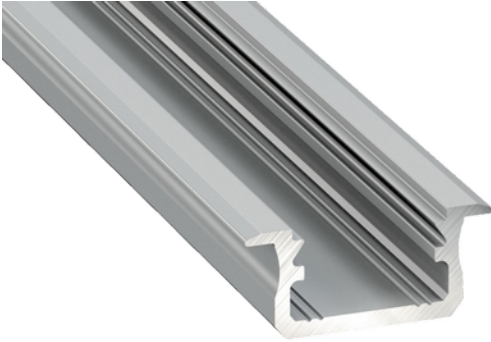

**FDV DOCUMENTATION**

Profile Type B recessed ALU 2,02m inc/end caps

Art.no: 10-0024-20

*Lighting Solutions*

Profile Type B recessed ALU 2,02m inc/end caps

SPECIFICATIONS	
Length (product) (mm)	2020.0
Width (product) (mm)	21.0
Height (product) (mm)	9.3
Weight (product) (kg)	0.293
Max Width LED Strip (mm)	13.4