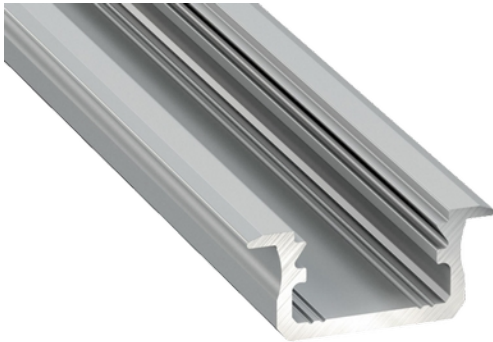

**PRODUCT DATA SHEET**

Profile Type B recessed ALU 2,02m inc/end caps

Art.no: 10-0024-20

*Lighting Solutions*

Profile Type B recessed ALU 2,02m inc/end caps

| TECHNICAL DATA | |
|----------------|----|
| Outdoor | No |

| DIMENSIONS | |
|--------------------------|--------|
| Length (product) (mm) | 2020.0 |
| Width (product) (mm) | 21.0 |
| Height (product) (mm) | 9.3 |
| Weight (product) (kg) | 0.293 |
| Max Width LED Strip (mm) | 13.4 |

| MATERIALS AND SURFACES | |
|------------------------|-----------------|
| Color | Silver Anodized |

| INSTALLATION AND CONNECTION | |
|-----------------------------|----------|
| Mounting | Recessed |