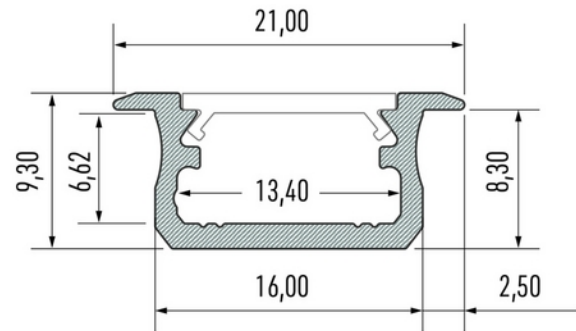

**PRODUCT DATA SHEET**

Profile Type B recessed ALU 2,02m inc/end caps

Art.no: 10-0024-20

*Lighting Solutions*

Profile Type B recessed ALU 2,02m inc/end caps

| TECHNICAL DATA | |
|----------------|----|
| Outdoor | No |

| DIMENSIONS | |
|--------------------------|--------|
| Length (product) (mm) | 2020.0 |
| Width (product) (mm) | 21.0 |
| Height (product) (mm) | 9.3 |
| Weight (product) (kg) | 0.293 |
| Max Width LED Strip (mm) | 13.4 |

PRODUCT DATA SHEET

Profile Type B recessed ALU 2,02m inc/end caps

Art.no: 10-0024-20

Lighting Solutions

ENERGY AND CERTIFICATIONS

| | |
|---------|-----|
| CE mark | Yes |
|---------|-----|