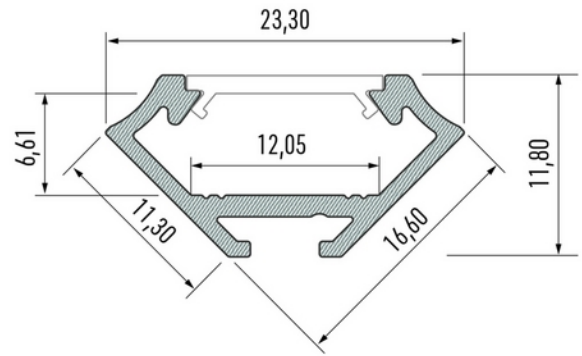

**FDV DOCUMENTATION**

Profile Type C-Corner WH 2,02 m inc/end caps, clips

Art.no: 10-0031-20

*Lighting Solutions*

## Profile Type C-Corner WH 2,02 m inc/end caps, clips

SPECIFICATIONS	
Length (product) (mm)	2020.0
Width (product) (mm)	23.3
Height (product) (mm)	11.8
Weight (product) (kg)	0.342
Max Width LED Strip (mm)	12.0