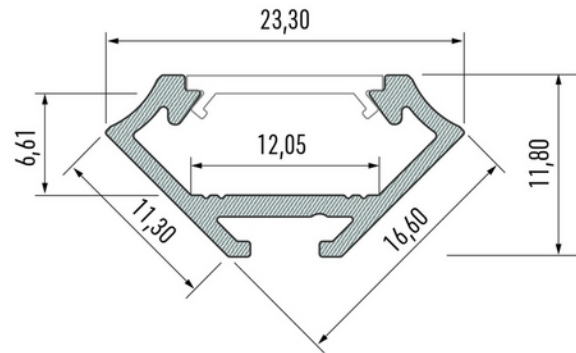

**PRODUCT DATA SHEET**

Profile Type C-Corner WH 2,02 m inc/end caps, clips

Art.no: 10-0031-20

*Lighting Solutions*

## Profile Type C-Corner WH 2,02 m inc/end caps, clips

TECHNICAL DATA	
Outdoor	No

DIMENSIONS	
Length (product) (mm)	2020.0
Width (product) (mm)	23.3
Height (product) (mm)	11.8
Weight (product) (kg)	0.342
Max Width LED Strip (mm)	12.0

MATERIALS AND SURFACES	
Color	White

ENERGY AND CERTIFICATIONS	
CE mark	Yes

**PRODUCT DATA SHEET**

Profile Type C-Corner WH 2,02 m inc/end caps, clips

Art.no: 10-0031-20

*Lighting Solutions*