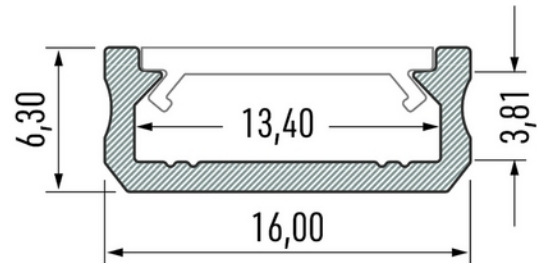

**PRODUCT DATA SHEET**

Profile Type D 16x6,3mm WH 2,02m inc/end caps, clips

Art.no: 10-0041-20

*Lighting Solutions*

## Profile Type D 16x6,3mm WH 2,02m inc/end caps, clips

TECHNICAL DATA	
Outdoor	No

DIMENSIONS	
Length (product) (mm)	2020.0
Width (product) (mm)	16.0
Height (product) (mm)	6.3
Weight (product) (kg)	0.203
Max Width LED Strip (mm)	13.4

MATERIALS AND SURFACES	
Color	White
RAL Code	RAL9016
Housing Material	Aluminium

**PRODUCT DATA SHEET**

Profile Type D 16x6,3mm WH 2,02m inc/end caps, clips

Art.no: 10-0041-20

*Lighting Solutions*

**ENERGY AND CERTIFICATIONS**