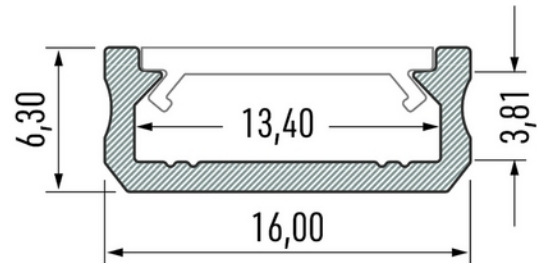

**PRODUCT DATA SHEET**

Profile Type D 16x6,3mm BK 2,02 m inc/end caps, clips

Art.no: 10-0042-20

*Lighting Solutions*

Profile Type D 16x6,3mm BK 2,02 m inc/end caps, clips

TECHNICAL DATA	
Outdoor	No

DIMENSIONS	
Length (product) (mm)	2020.0
Width (product) (mm)	16.0
Height (product) (mm)	6.3
Weight (product) (kg)	0.203
Max Width LED Strip (mm)	13.4

MATERIALS AND SURFACES	
Color	Black
Housing Material	Aluminium

ENERGY AND CERTIFICATIONS	
CE mark	Yes

PRODUCT DATA SHEET

Profile Type D 16x6,3mm BK 2,02 m inc/end caps, clips

Art.no: 10-0042-20

Lighting Solutions