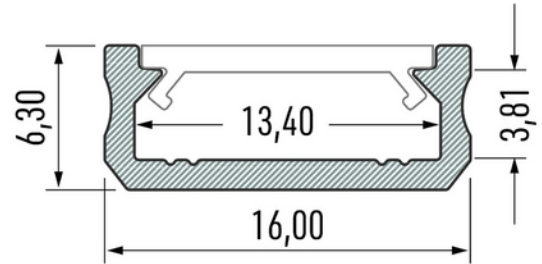

**FDV DOCUMENTATION**

Profile Type D 16x6,3mm Alu 2,02 m inc/end caps, clip

Art.no: 10-0044-20

*Lighting Solutions*

Profile Type D 16x6,3mm Alu 2,02 m inc/end caps, clip

SPECIFICATIONS	
Length (product) (mm)	2020.0
Width (product) (mm)	16.0
Height (product) (mm)	6.3
Weight (product) (kg)	0.203
Max Width LED Strip (mm)	13.4