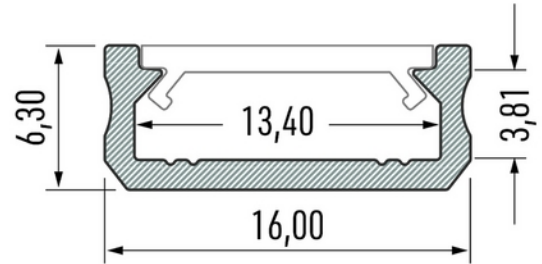

**PRODUCT DATA SHEET**

Profile Type D 16x6,3mm Alu 2,02 m inc/end caps, clip

Art.no: 10-0044-20

*Lighting Solutions*

Profile Type D 16x6,3mm Alu 2,02 m inc/end caps, clip

TECHNICAL DATA	
Outdoor	No

DIMENSIONS	
Length (product) (mm)	2020.0
Width (product) (mm)	16.0
Height (product) (mm)	6.3
Weight (product) (kg)	0.203
Max Width LED Strip (mm)	13.4

MATERIALS AND SURFACES	
Color	Silver Anodized
Housing Material	Aluminium

ENERGY AND CERTIFICATIONS	
CE mark	Yes

PRODUCT DATA SHEET

Profile Type D 16x6,3mm Alu 2,02 m inc/end caps, clip

Art.no: 10-0044-20

Lighting Solutions