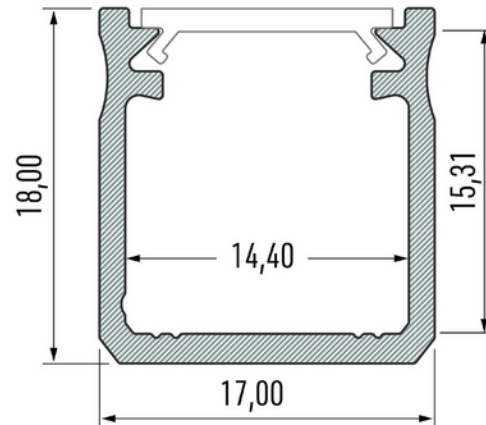

**PRODUCT DATA SHEET**

Profile Type Y 17x18mm WH 2,02 m inc/end caps, clips

Art.no: 10-0091-20

*Lighting Solutions*

Profile Type Y 17x18mm WH 2,02 m inc/end caps, clips

TECHNICAL DATA	
Outdoor	No

DIMENSIONS	
Length (product) (mm)	2020.0
Width (product) (mm)	17.0
Height (product) (mm)	18.0
Weight (product) (kg)	0.442
Max Width LED Strip (mm)	14.4

MATERIALS AND SURFACES	
Color	White
RAL Code	RAL9016
Housing Material	Aluminium

PRODUCT DATA SHEET

Profile Type Y 17x18mm WH 2,02 m inc/end caps, clips

Art.no: 10-0091-20

Lighting Solutions

ENERGY AND CERTIFICATIONS