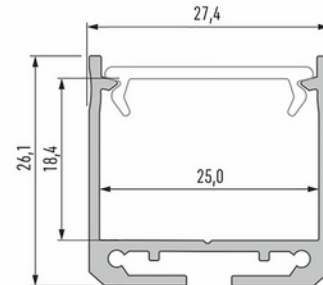

**PRODUCT DATA SHEET**

Profile Type Dileda Anodized ALU 2,02m

Art.no: 10-0184-20

*Lighting Solutions*

Profile Type Dileda Anodized ALU 2,02m

TECHNICAL DATA	
Outdoor	No

DIMENSIONS	
Length (product) (mm)	2020.0
Width (product) (mm)	27.4
Height (product) (mm)	26.1
Max Width LED Strip (mm)	25.0

MATERIALS AND SURFACES	
Color	Aluminium

INSTALLATION AND CONNECTION	
Mounting	Surface

PRODUCT DATA SHEET
Profile Type Dileda Anodized ALU 2,02m
Art.no: 10-0184-20

Lighting Solutions

ENERGY AND CERTIFICATIONS	
CE mark	Yes